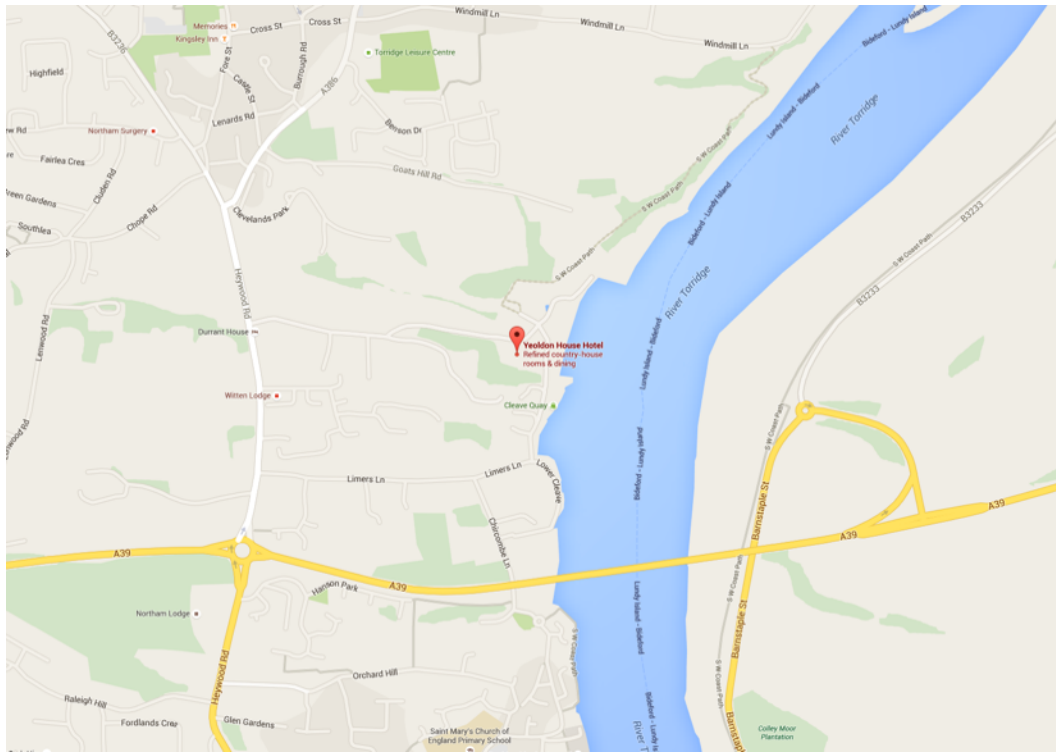

# How to find us...

Print and pop this handy guide into your glove box for the journey

From the east:

Turn off M5 at Junction 27 towards Barnstaple - At Barnstaple follow onto A39 towards Bideford - ½ mile after crossing new river bridge turn right on roundabout towards Appledore & Northam - 500 yards on the right you will see The Durrant House Hotel - turn right immediately past the hotel into Durrant Lane (Look for brown tourist sign to Yeoldon) - entrance to Yeoldon House is 300yards on left after 3rd speed bump down.

From the West:

Follow A39 up from Cornwall towards Bude & Bideford - As you approach Bideford at Heywood Roundabout take first left signed Appledore & Northam - 500 yards on the right you will see The Durrant House Hotel - turn right immediately past the hotel into Durrant Lane (Look for brown tourist sign to Yeoldon) - entrance to Yeoldon House is 300yards on left after 3rd speed bump.

Approx distances in miles

- Truro 82
- Bristol 104
- Southampton 150
- Swansea 170
- Birmingham 194
- London 221
- Manchester 265
- Cambridge 277
- Leeds 304
- Carlisle 372
- Glasgow 468
- Aberdeen 601

For your Sat Nav

Post code: EX39 2RL

Grid Reference - X : 245268

Y : 128379

Latitude : 51.033890

Longitude : -4.2081420

(Above takes you to entrance of hotel in Durrant Lane)

01237 474400